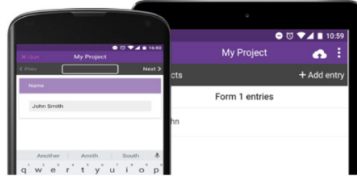

Video tutorial: <https://vimeo.com/channels/magpi/58915809>

Free and easy-to-use mobile data-gathering platform.

Available on  

Create your project and forms

[TELL ME MORE](#)

Collect data online or offline